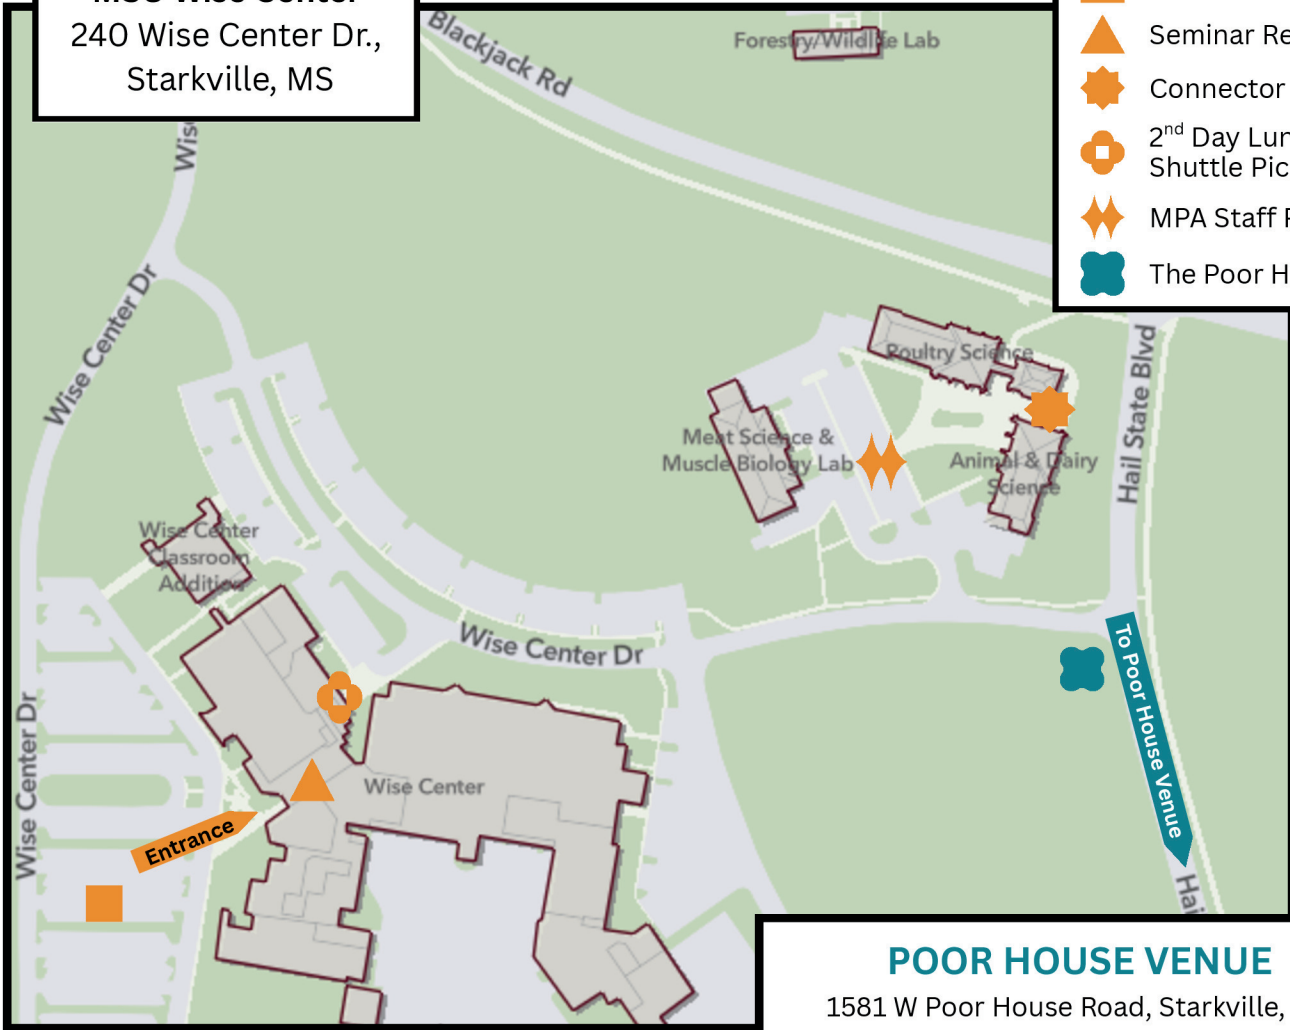

**MSU Wise Center**  
240 Wise Center Dr.,  
Starkville, MS

-  Seminar Parking
-  Seminar Registration
-  Connector Building
-  2<sup>nd</sup> Day Lunch Shuttle Pickup
-  MPA Staff Parking
-  The Poor House

**POOR HOUSE VENUE**

1581 W Poor House Road, Starkville, MS  
Hail State BLVD to W Poor House Road

## Wise Center & Crawfish Dinner

- Wise Center**
- Lunch, vendor displays, registration, and sessions

- Allied Crawfish Dinner – The Poor House**
- Shuttle Pickup Locations: Courtyard by Marriott, Hampton by Hilton, Hilton Garden Inn, La Quinta by Wyndham
  - Departure: 4:30–6:00 PM
  - Return Service : 8:00 PM

## Wise Center & ADS Building

- Wise Center**
- Breakfast, vendor displays, registration, and sessions

- Poultry Science ADS Building**
- Lunch and door prize giveaways
  - Shuttle to Lunch: 11:30 AM–12:15 PM
  - Return to Wise Center Parking: 1:00–2:30 PM